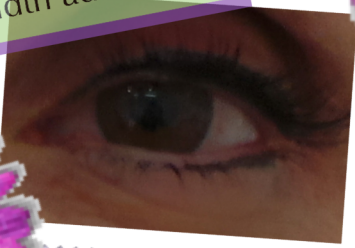

## Eyeliner - top and bottom

Before

Immediately after  
very subtle bottom line

Extra Width added later

Before

Immediately after

Healed : 6 weeks later

Healed : 3 YEARS later,  
before refresh

After Refresh

Before

Immediately after

Before

Immediately After

I guarantee these images are all my own work.  
All photos are original ...  
No photoshopping!  
No make-up has been applied to the before or after photos.